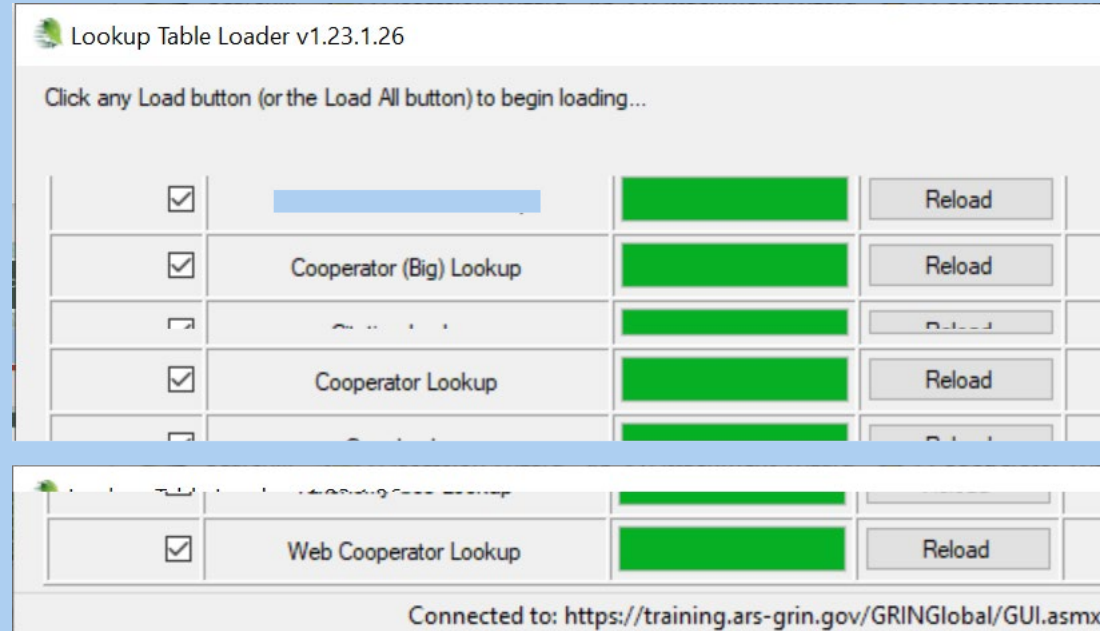

# 3 Cooperator Tables

- Web Cooperator
  - Public users register on GRIN-Global website
- Cooperator (“Big”)
  - Individuals
  - Organizations

- 
- Cooperator
    - Primarily used in the audit fields (Owned by, Modified by, Created by)